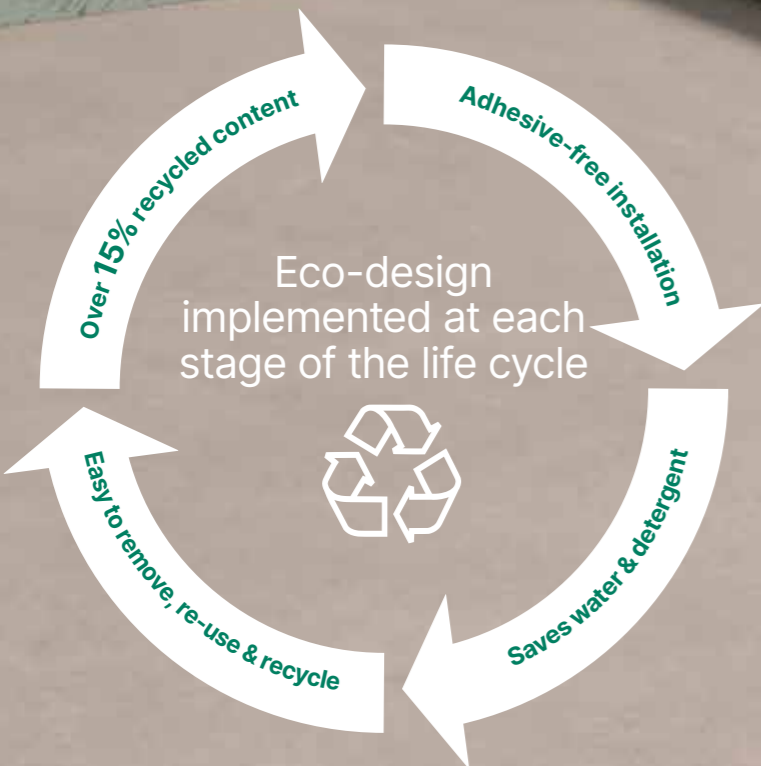

Glue down
or Looselay

Taralay Impression

A unique, stunning and eco-friendly collection, designed just for you

Gerflor[®]

Taralay Impression hop

New & exclusive!

The looselay solution,
easier, quicker...
and eco-cycle friendly