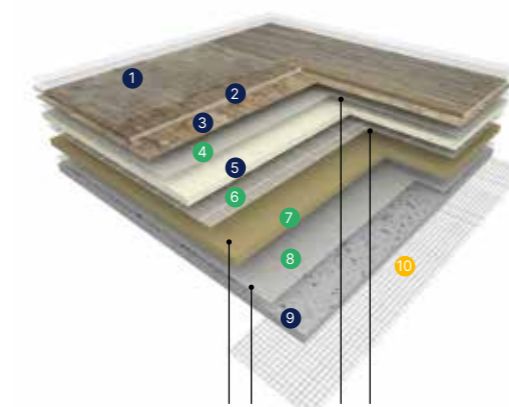

Taralay Impression **hop** – Looselay

NEW

EXCLUSIVE PRODUCT CONSTRUCTION, ESPECIALLY DEVELOPED FOR LOOSELAY INSTALLATION!

A stable and expansion-resistant looselay flooring

The **double** fibreglass + glass laid scrim reinforcement ensures excellent product maintenance. The looselay layer that is made of **recycled materials** combined with a **technical underlay** improves the product's adhesion to the floor.