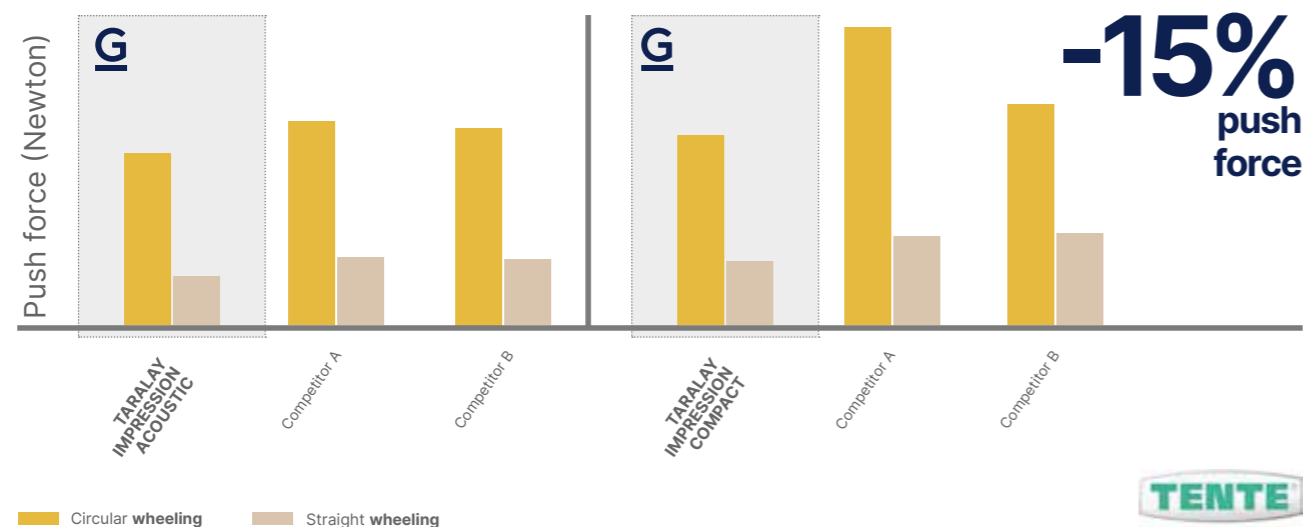

Comparison of Taralay Impression vs competitors*

-15%
push force

Tests conducted by Tente.

2 technical solutions

Taralay Impression – Glue-down installation

Enhanced durability to withstand heavy traffic usage