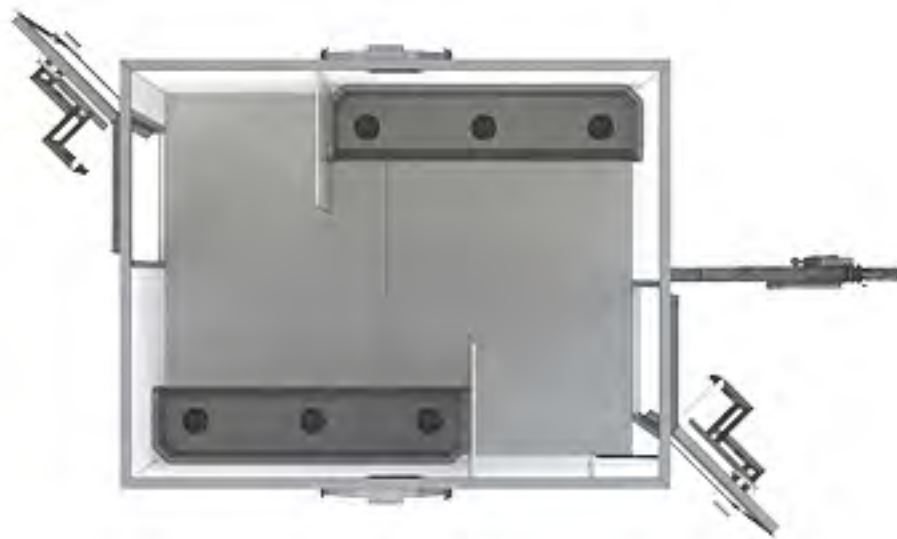

mobile or static unit
All models

Easy to clean
Tough, high gloss surfaces, inside and out

6 Man Urinal

Hand wash

1+1, 2+2 cubicle

Step storage

3+1 Cubicle

Optional external LED PIR lights

Ventilation

Toilet units. Mobile or static.

Get ready for Summer 2022. Order now!

AJC EasyCabin

6 Man

16 Man

Urinal units. Mobile or static.

 WATER-LESS Economic	 LED 12v Plug and play	 VEHICLE CERTIFICATION AGENCY Approved HEALTH & SAFETY EXECUTIVE Compliant
--	--	--

mobile or static unit All models	Easy to clean Tough, high gloss surfaces, inside and out
-------------------------------------	---

6 Man Urinal

Hand wash

1+1, 2+2 cubicle

Step storage

3+1 Cubicle

Optional external LED PIR lights

Patent Pending Instant hot water system

Up to 96% CO² efficient

Unisex Layout

Urinal & Fresh Flush Layout

Sizes

Width 2500mm

Height 2890mm

Lengths: