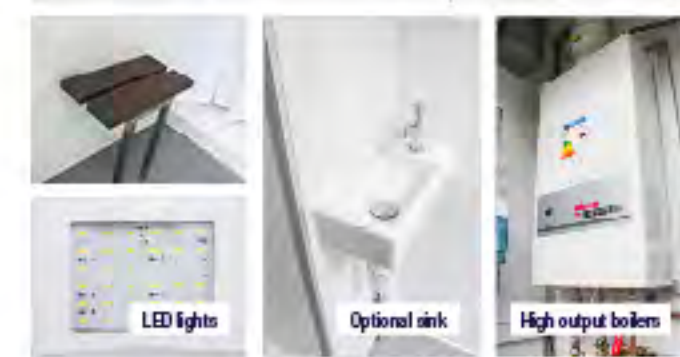

Ventilation

Get ready for Summer 2022. Order now!

AJC EasyCabin

2 Bay

4 Bay

6 Bay

 ECONOMICAL	 Plug and play	 High output boilers
 mobile or static unit All models	 Easy to clean Tough, high gloss surfaces, inside and out	 VEHICLE CERTIFICATION AGENCY Approved HEALTH & SAFETY EXECUTIVE Compliant

Shower units. Mobile or static.

Get ready for Summer 2022. Order now!

AJC EasyCabin

1 Bay

2 Bay

3 Bay

 <p>GAS LED 12v Economical</p>	 <p>Plug and play</p>	 <p>High output boilers</p>
<p>mobile or static unit All models</p>	<p>Easy to clean Tough, high gloss surfaces, inside and out</p>	<p>VEHICLE CERTIFICATION AGENCY Approved HEALTH & SAFETY EXECUTIVE Compliant</p>