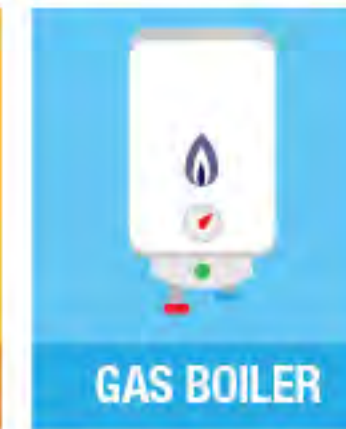

Bathroom units. Mobile or static.

Get ready for Summer 2022. Order now!

AJC EasyCabin

Solar Toilet Pod

Patent Pending

Up to 96% CO² efficient

Single 1+1 2+2

**Self sufficient toilet facilities,
perfect for remote site locations.**

Get ready for Summer 2022. Order now!

AJC EasyCabin

Solar ToiletXtra

SOLAR PANELS

GAS BOILER

LED All day

LED PIR lighting

All day

Patent Pending Instant hot water system

Up to 96% CO² efficient

Unisex Layout

Urinal & Fresh Flush Layout

Sizes

Width 2500mm

Height 2890mm

Lengths: