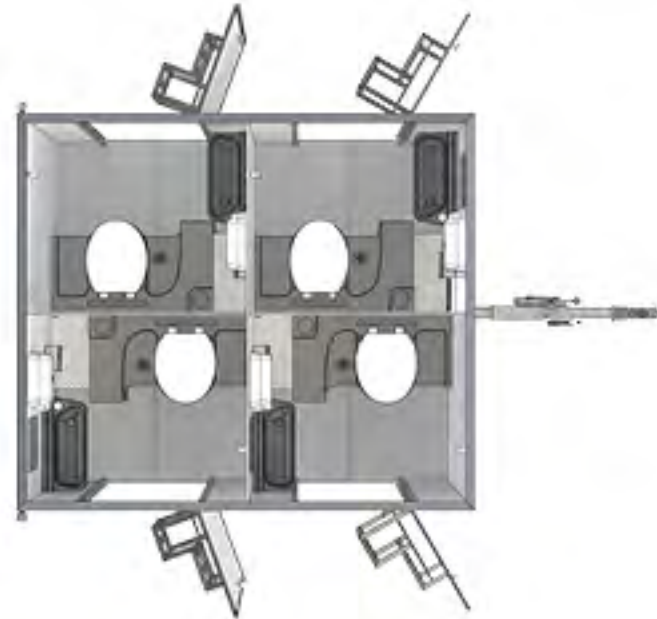

1+1

2+2

3+1

WATER-LESS
LED 12v
Economical

Plug and play

VEHICLE CERTIFICATION AGENCY Approved
HEALTH & SAFETY EXECUTIVE Compliant

mobile or static unit
All models

Easy to clean
Tough, high gloss surfaces, inside and out

Toilet units. Mobile or static.

Get ready for Summer 2022. Order now!

AJC EasyCabin