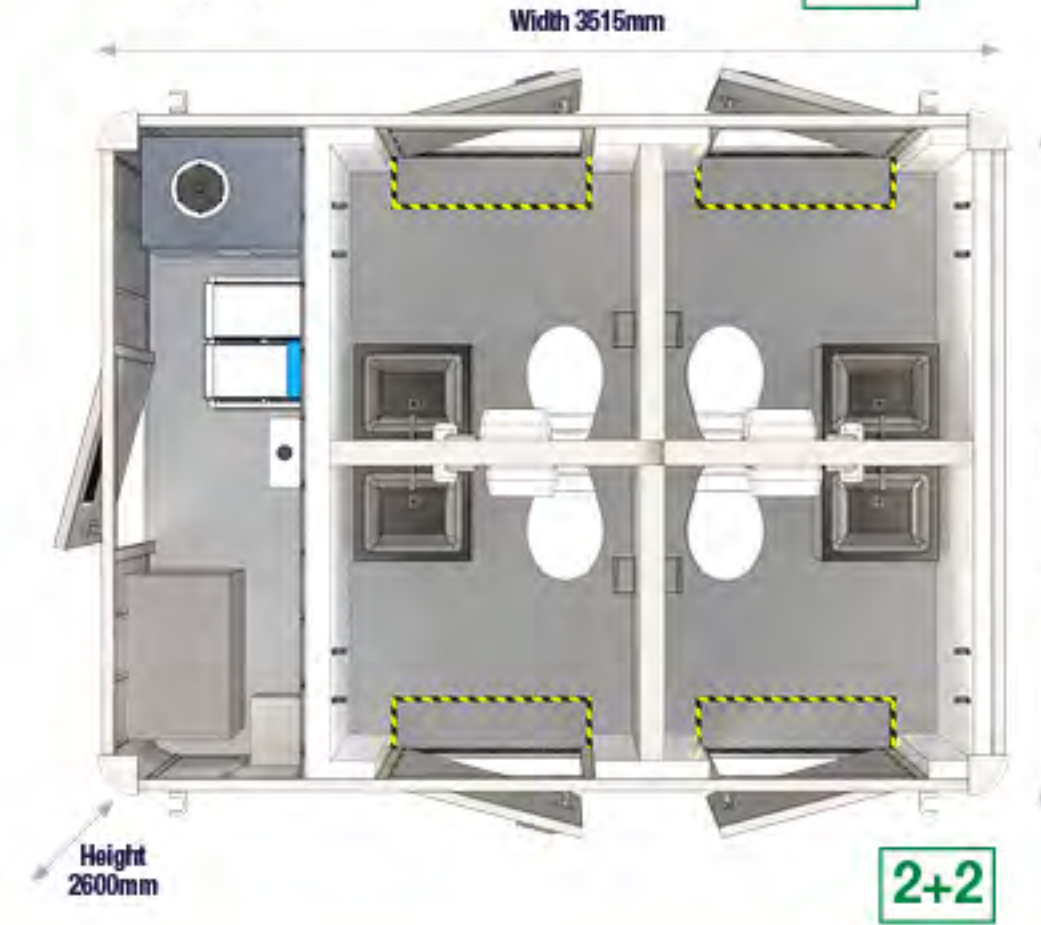

Bathroom units. Mobile or static.

Get ready for Summer 2022. Order now!

AJC EasyCabin

Solar Toilet Pod

Patent Pending

Up to 96% CO² efficient

Single 1+1 2+2

**Self sufficient toilet facilities,
perfect for remote site locations.**

Patent Pending Instant hot water system

Up to 96% CO² efficient

Unisex Layout

Urinal & Fresh Flush Layout

Sizes

Width 2500mm

Height 2890mm

Lengths: