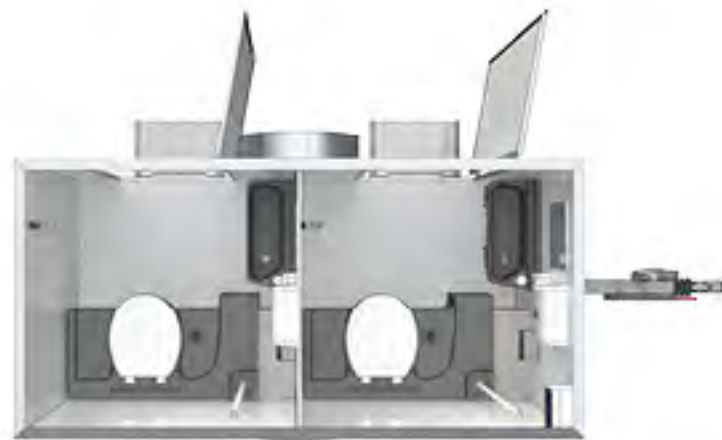

1+1

2+2

3+1

WATER-LESS
LED 12v
Economical

Plug and play

VEHICLE CERTIFICATION AGENCY Approved
HEALTH & SAFETY EXECUTIVE Compliant

mobile or static unit
All models

Easy to clean
Tough, high gloss surfaces, inside and out

Toilet units. Mobile or static.

Get ready for Summer 2022. Order now!

AJC EasyCabin