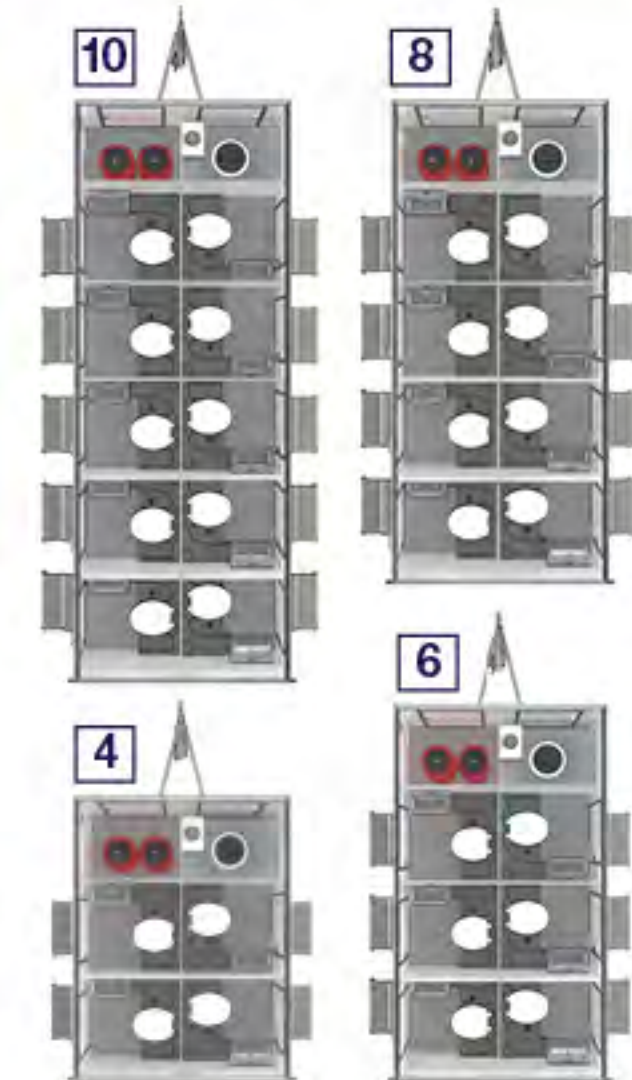

Get ready for Summer 2022. Order now!

AJC EasyCabin

Solar ToiletXtra

SOLAR PANELS

GAS BOILER

LED All day

LED PIR lighting

All day

Patent Pending Instant hot water system

Up to 96% CO² efficient

Unisex Layout

Urinal & Fresh Flush Layout

Sizes

Width 2500mm

Height 2890mm

Lengths: