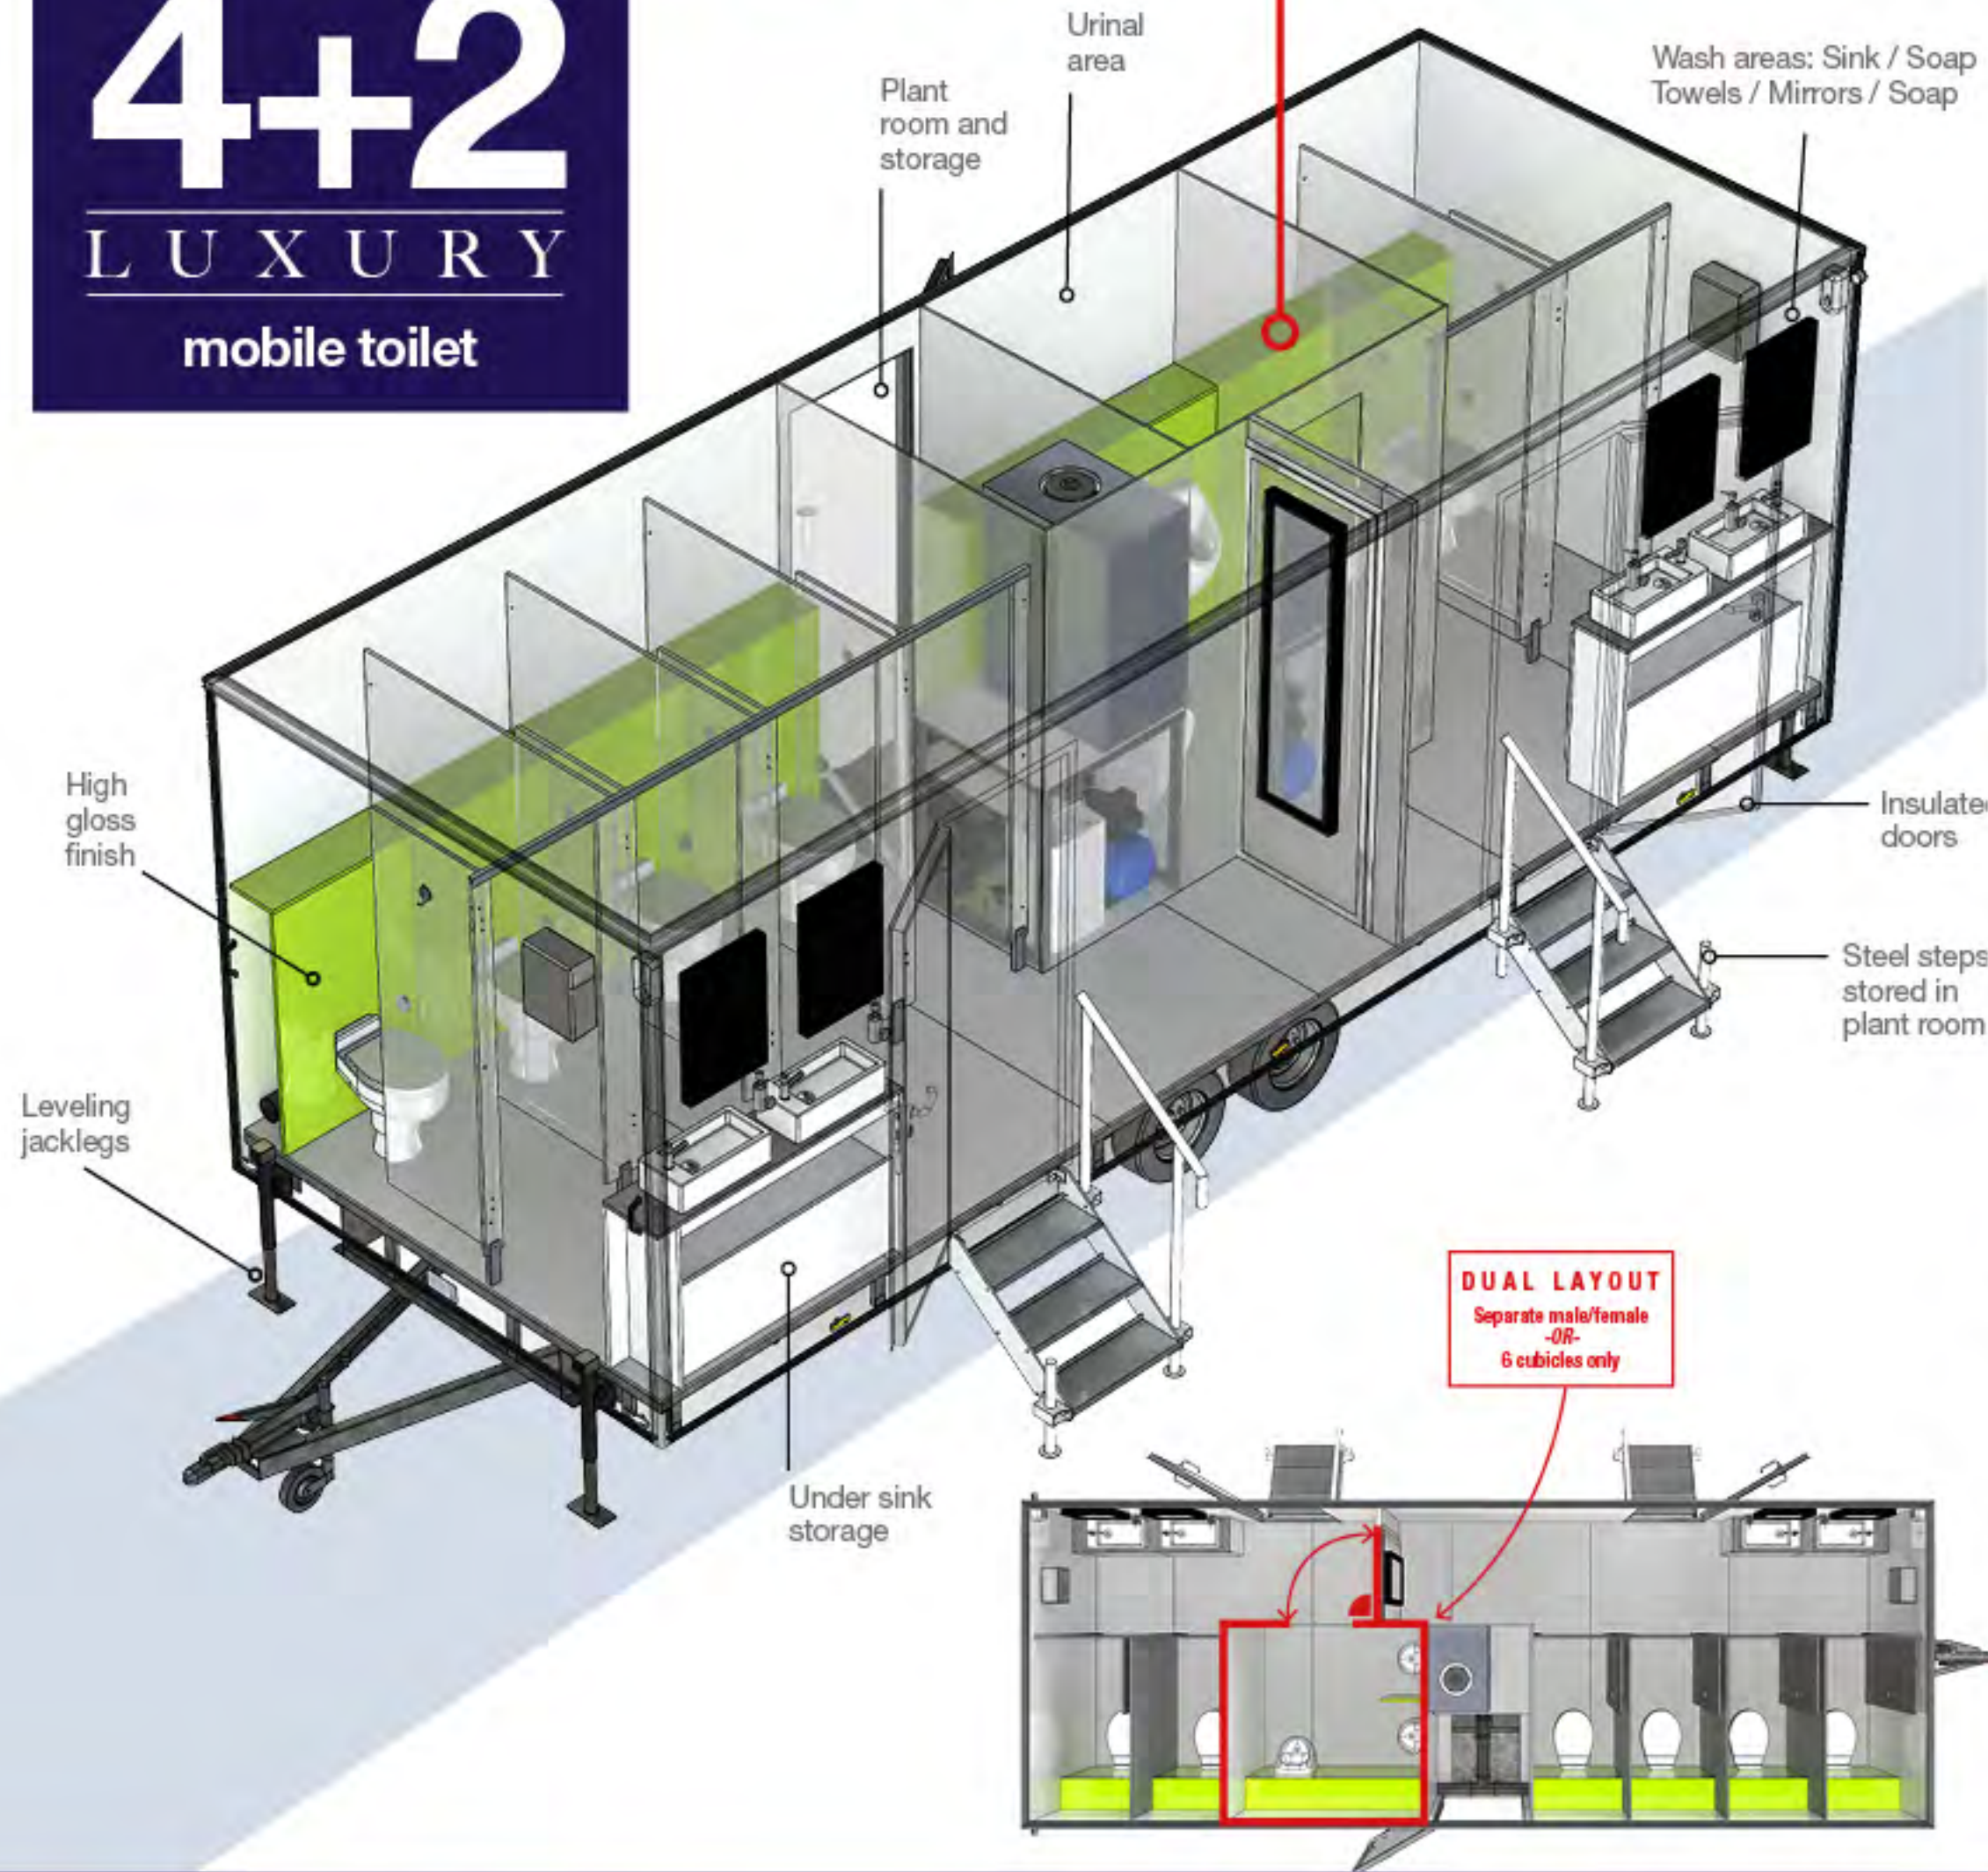

AJC EasyCabin

4+2

LUXURY

mobile toilet

Available in a wide range of interior colours

Get ready for Summer 2022. Order now!

AJC EasyCabin