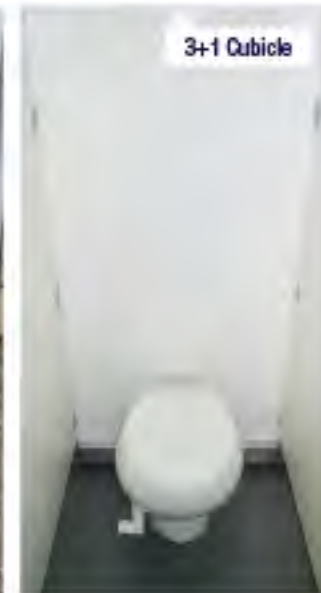

1+1

2+2

3+1

WATER-LESS
LED 12v
Economical

Plug and play

VEHICLE CERTIFICATION AGENCY Approved
HEALTH & SAFETY EXECUTIVE Compliant

mobile or static unit
All models

Easy to clean
Tough, high gloss surfaces, inside and out

Toilet units. Mobile or static.

Get ready for Summer 2022. Order now!

AJC EasyCabin