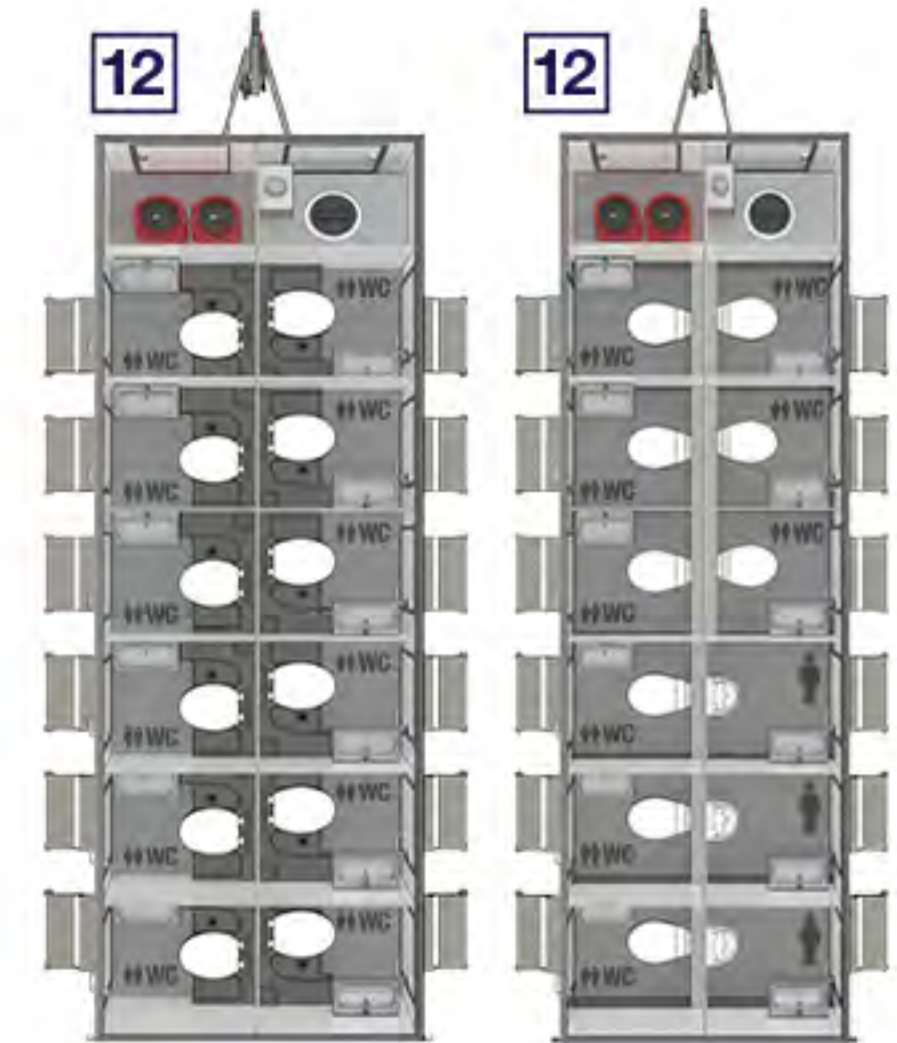

Get ready for Summer 2022. Order now!

AJC EasyCabin

Solar ToiletXtra

SOLAR PANELS

GAS BOILER

LED All day

LED PIR lighting

All day

Patent Pending Instant hot water system

Up to 96% CO² efficient

Unisex Layout

Urinal & Fresh Flush Layout

Sizes

Width 2500mm

Height 2890mm

Lengths: