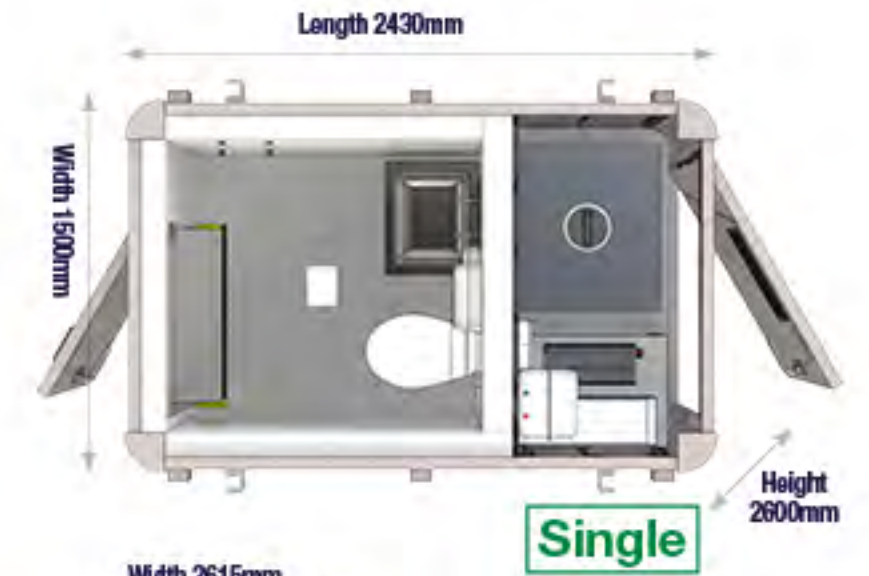

Get ready for Summer 2022. Order now!

AJC EasyCabin