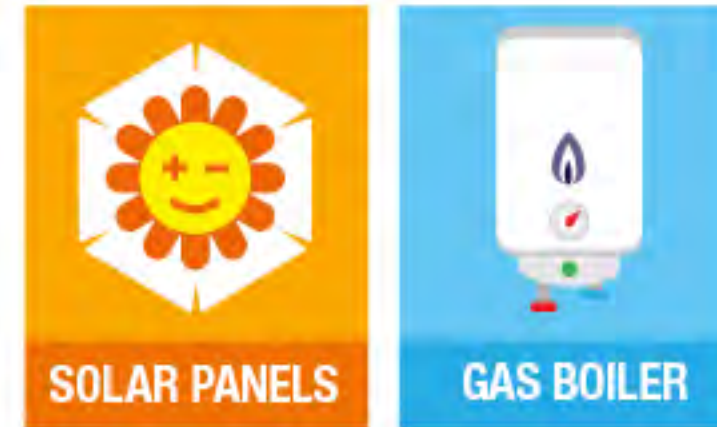

Bathroom units. Mobile or static.

Get ready for Summer 2022. Order now!

AJC EasyCabin

Solar Toilet Pod

Patent Pending

Up to 96% CO² efficient

Single 1+1 2+2

**Self sufficient toilet facilities,
perfect for remote site locations.**

Get ready for Summer 2022. Order now!

AJC EasyCabin

Solar ToiletXtra

SOLAR PANELS

GAS BOILER

LED All day

LED PIR lighting

All day