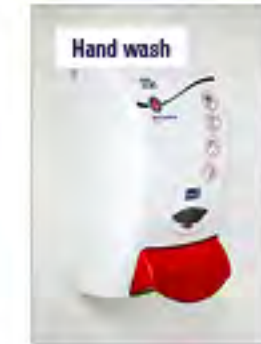

6 Man

16 Man

Urinal units. Mobile or static.

 WATER-LESS Economic	 LED 12v Plug and play	 VEHICLE CERTIFICATION AGENCY Approved HEALTH & SAFETY EXECUTIVE Compliant

mobile or static unit All models	Easy to clean Tough, high gloss surfaces, inside and out

Get ready for Summer 2022. Order now!

AJC EasyCabin