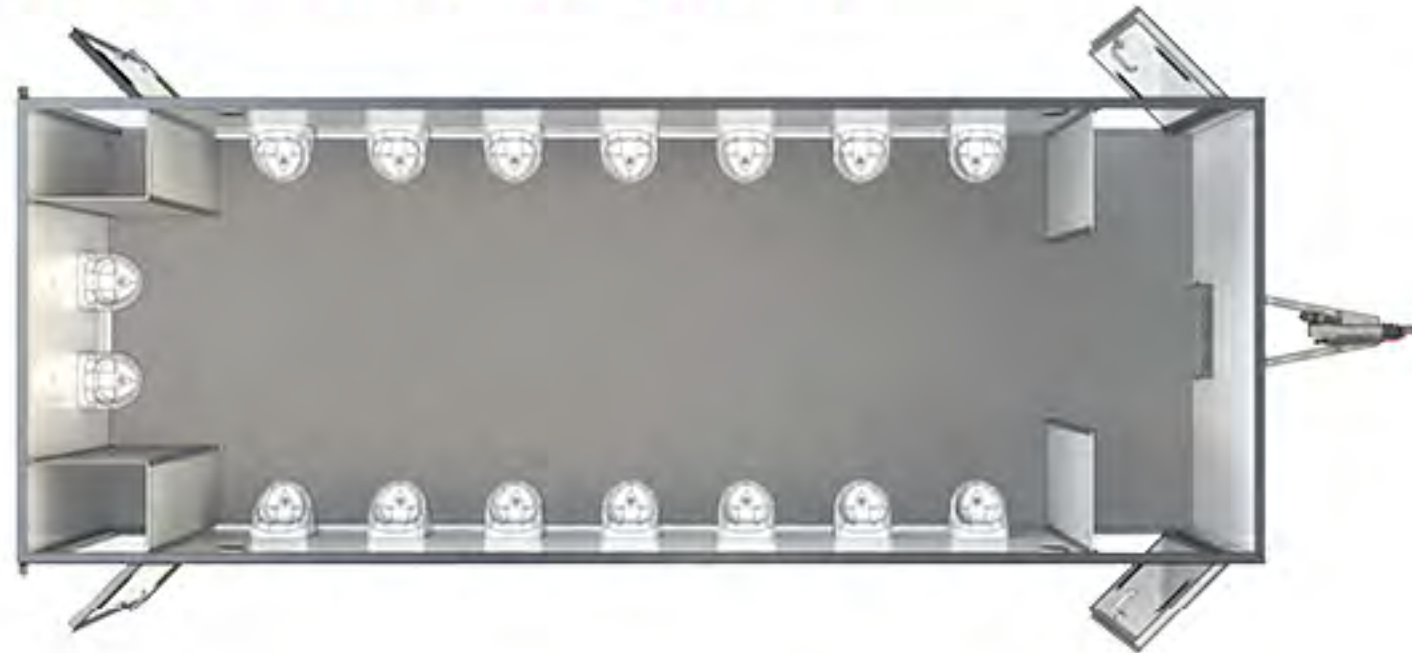

mobile or static unit
All models

Easy to clean
Tough, high gloss surfaces, inside and out

6 Man Urinal

Hand wash

1+1, 2+2 cubicle

Step storage

3+1 Cubicle

Optional external LED PIR lights

Ventilation

Toilet units. Mobile or static.

Get ready for Summer 2022. Order now!

AJC EasyCabin

6 Man

16 Man

Urinal units. Mobile or static.

 WATER-LESS Economic	 LED 12v Plug and play	 VEHICLE CERTIFICATION AGENCY Approved HEALTH & SAFETY EXECUTIVE Compliant
--	--	--

mobile or static unit All models	Easy to clean Tough, high gloss surfaces, inside and out
-------------------------------------	---

6 Man Urinal

Hand wash

1+1, 2+2 cubicle

Step storage

3+1 Cubicle

Optional external LED PIR lights

Patent Pending Instant hot water system

Up to 96% CO² efficient

Unisex Layout

Urinal & Fresh Flush Layout

Sizes

Width 2500mm

Height 2890mm

Lengths: