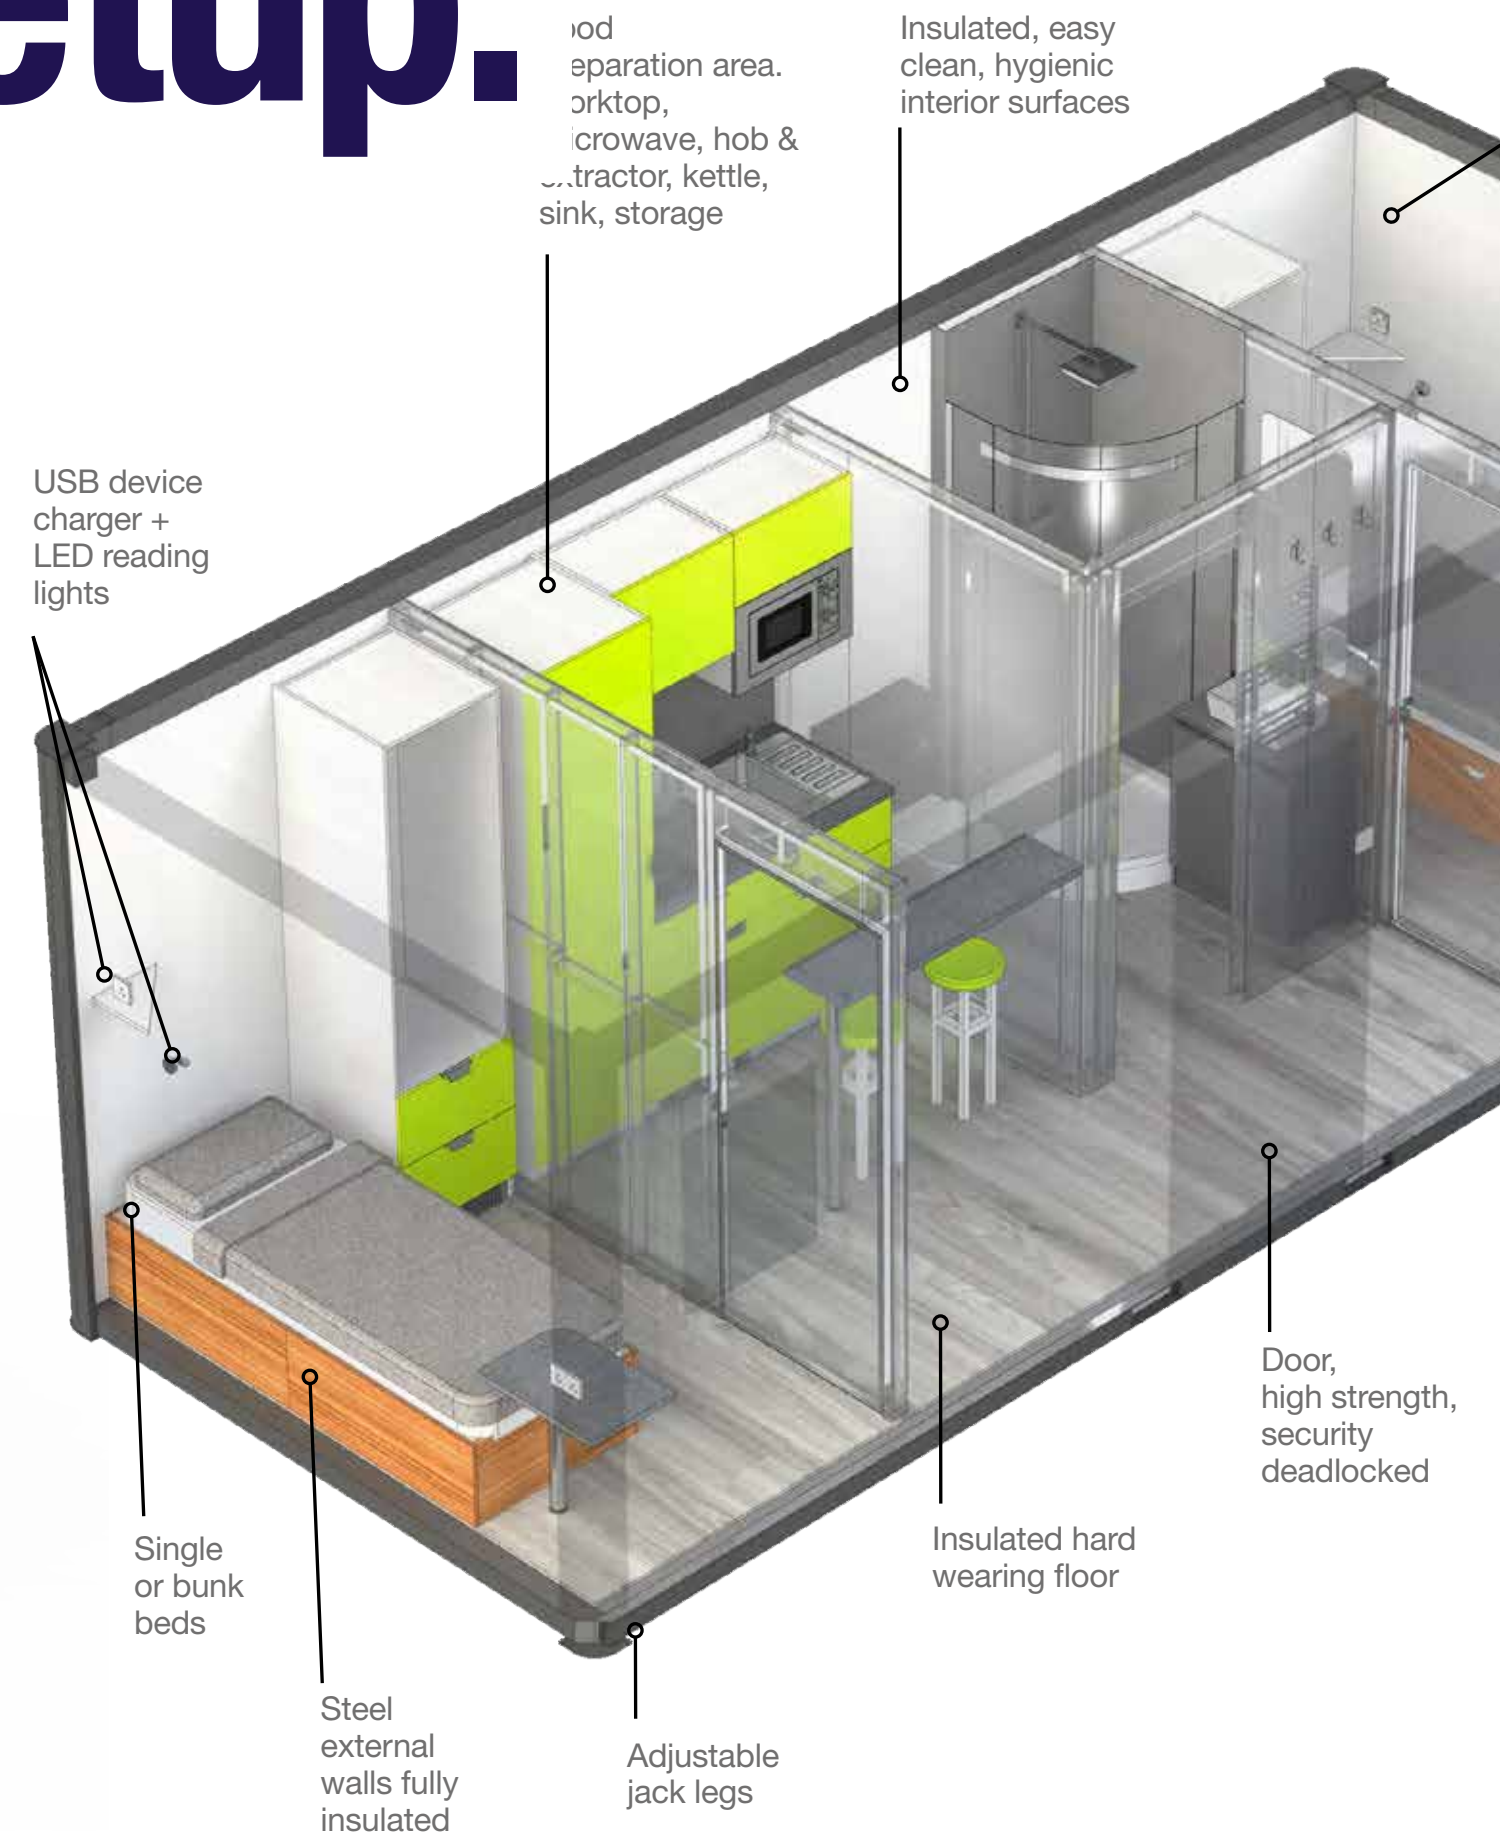

Modular Accommodation

NEW LAYOUTS

A luxury, home-from-home for workers on site.

A/C EasyCabin

Modern, bright & high spec interiors.

A luxury, home-from-home for workers on site.

AJC EasyCabin

Modern, bright & high spec interiors.

A luxury, home-from-home for workers on site.

AJC EasyCabin

A great choice of layouts and sizes.

A luxury, home-from-home for workers on site.

Add solar & hybrid power on remote sites.

A luxury, home-from-home for workers on site.

Plug'n'play, easy setup.

A luxury, home-from-home for workers on site.

AJC EasyCabin

See the full range.

Brochure link in description.

Accommodation Range

Home-from-home for workers on site.

Built to a high specification inside and out to allow continued use over long periods. Spacious living areas, multiple layout choices and trim levels.