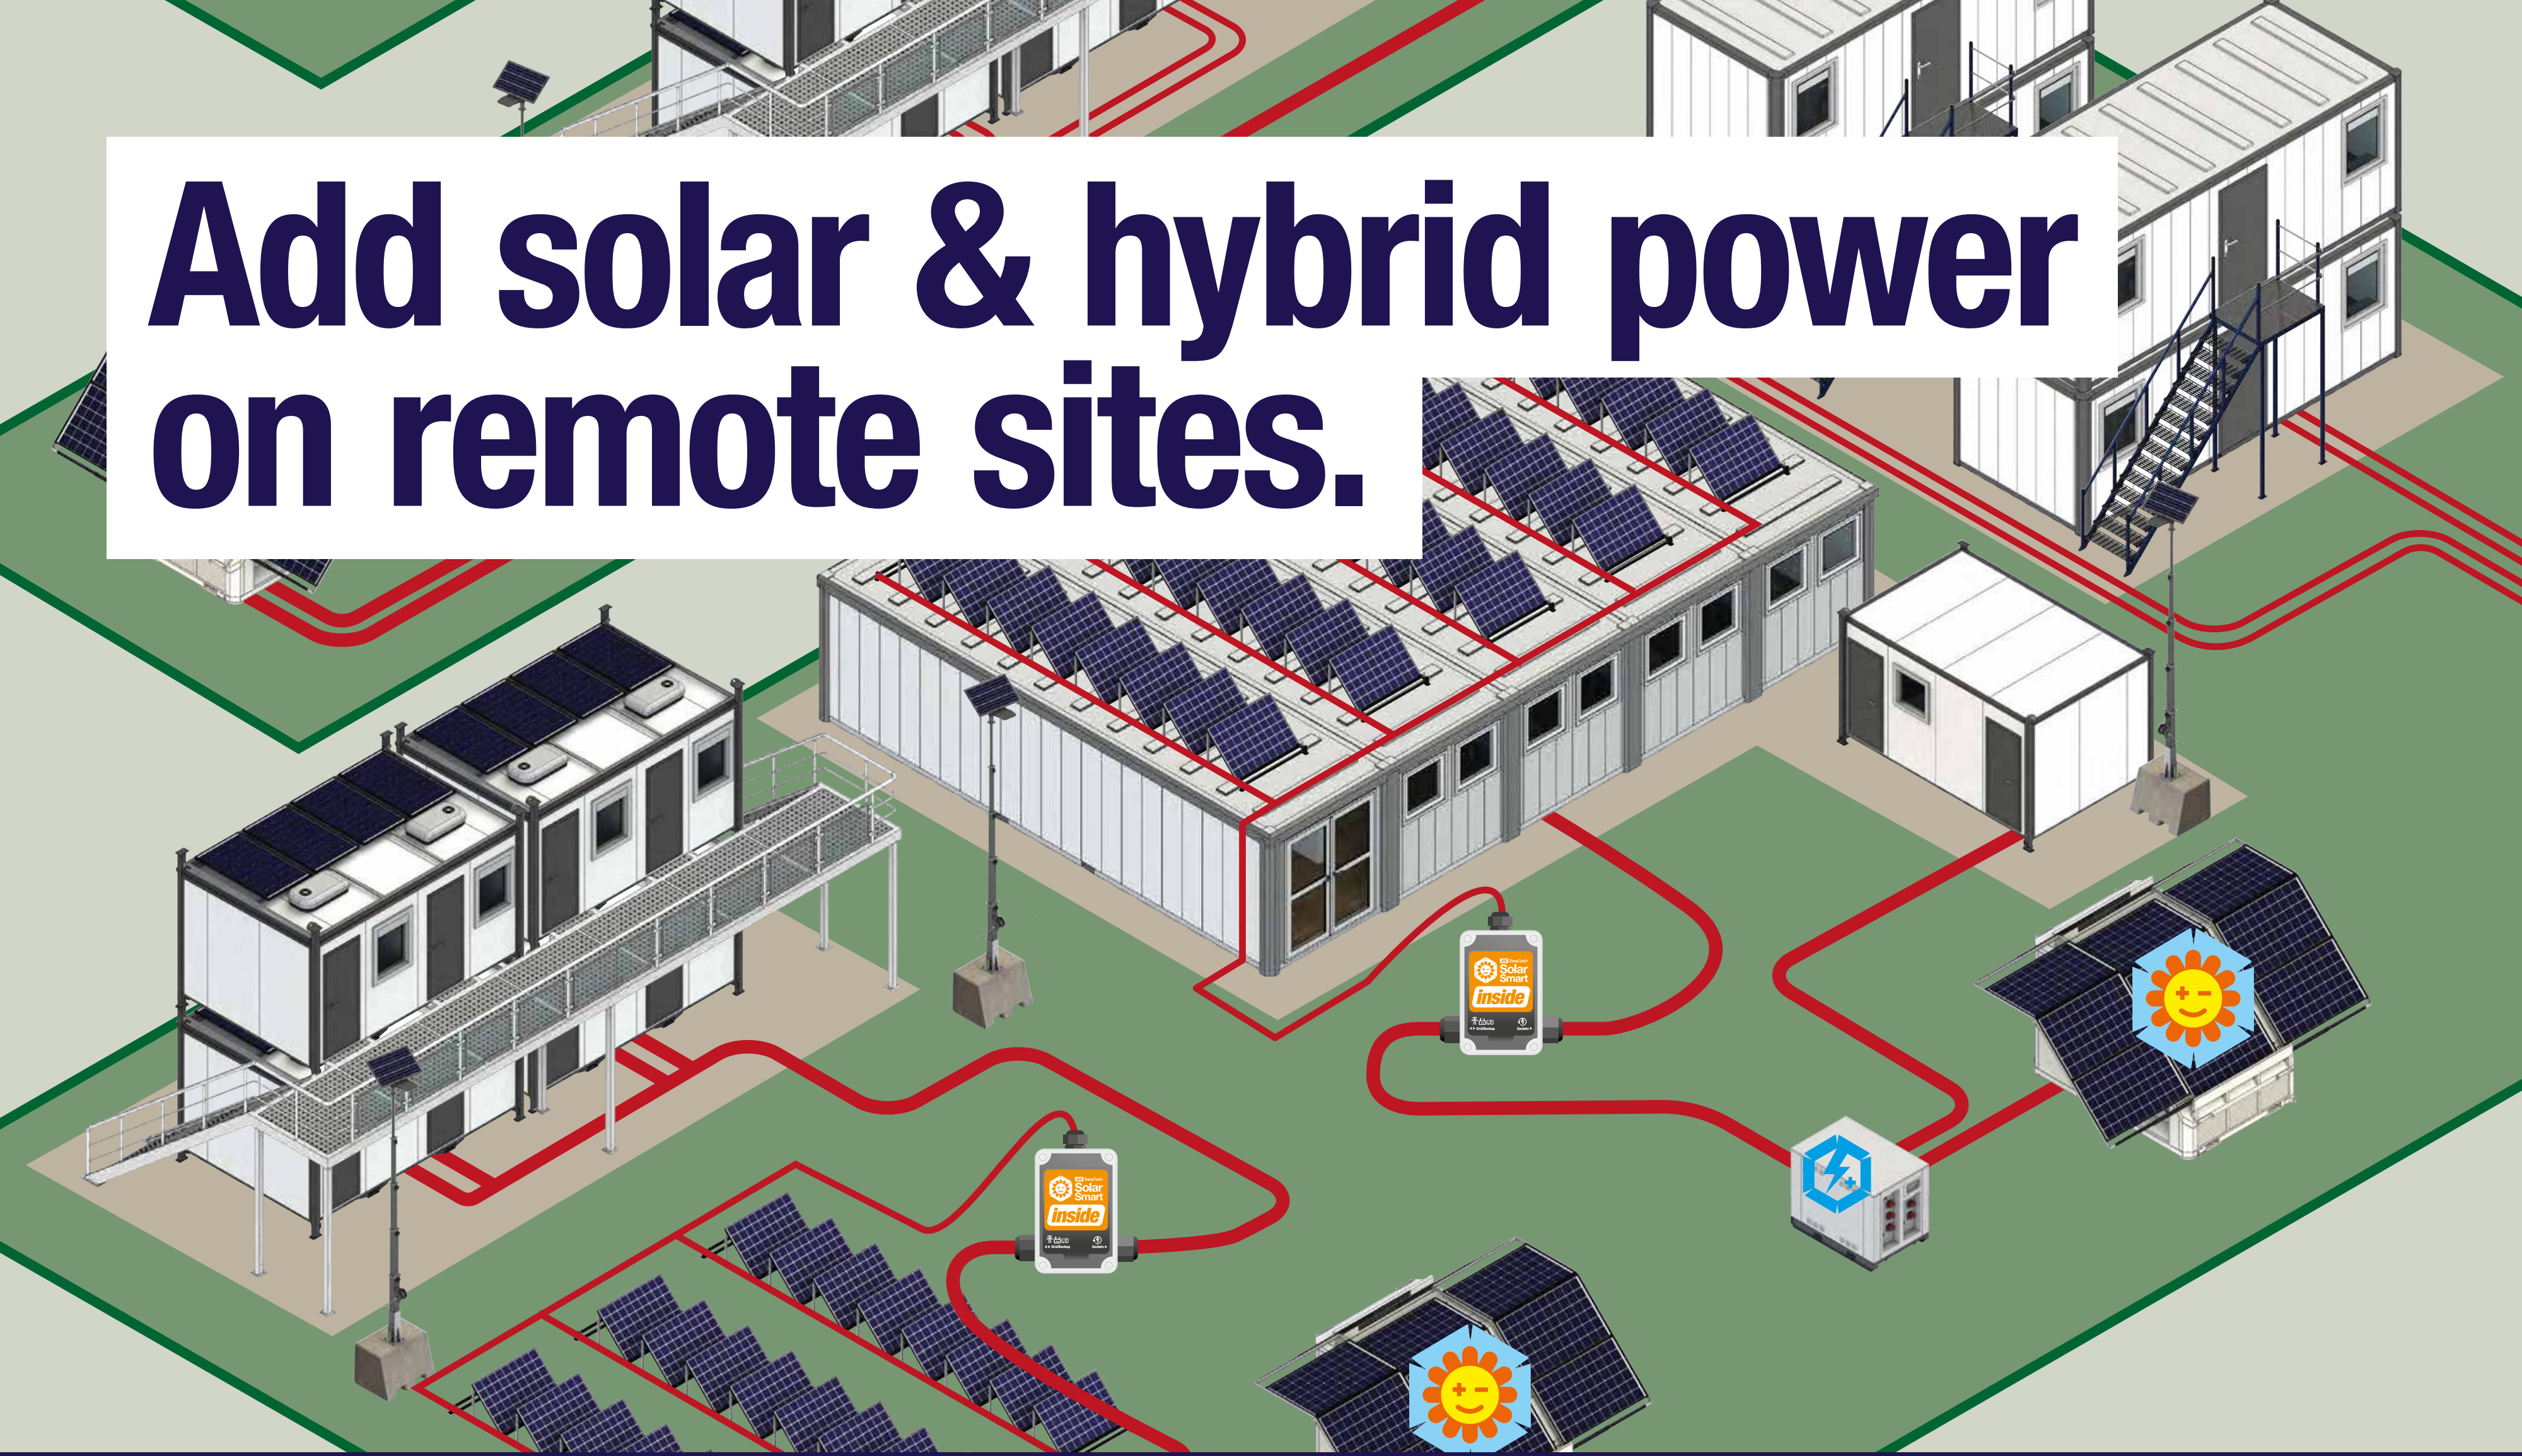

A luxury, home-from-home for workers on site.

AJC EasyCabin

A great choice of layouts and sizes.

A luxury, home-from-home for workers on site.

Add solar & hybrid power on remote sites.

A luxury, home-from-home for workers on site.

Plug'n'play, easy setup.

A luxury, home-from-home for workers on site.

AJC EasyCabin

See the full range.

Brochure link in description.

Accommodation Range

Home-from-home for workers on site.

Built to a high specification inside and out to allow continued use over long periods. Spacious living areas, multiple layout choices and trim levels.

All our models integrate with our remote hybrid power solutions to provide low emission, energy efficient temporary living quarters.

Plug and play

Warm & comfortable

Ecosmart technology

Intelligent, efficient operation.